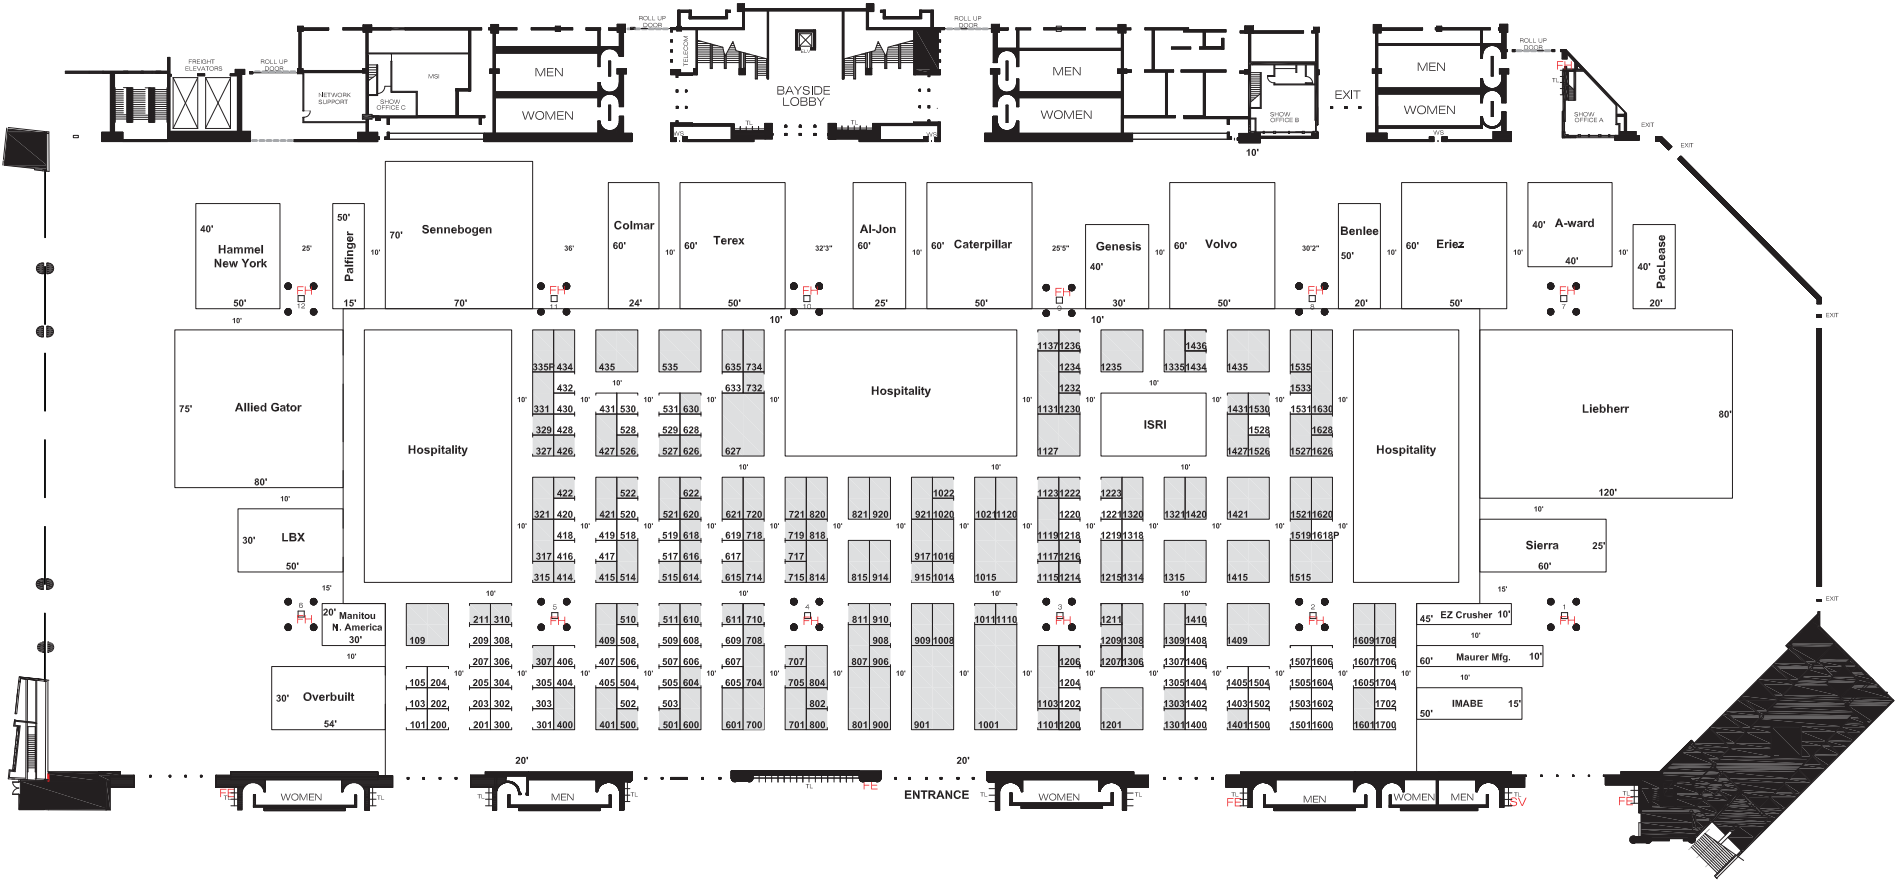

ISRI 2010

San Diego Convention Center, Halls A - C

■ - Sold

Brede EXPOSITION SERVICES

2501 East Magnolia Street • Phoenix, AZ 85034-6918
 (602) 275-5900 • Fax (602) 275-5959